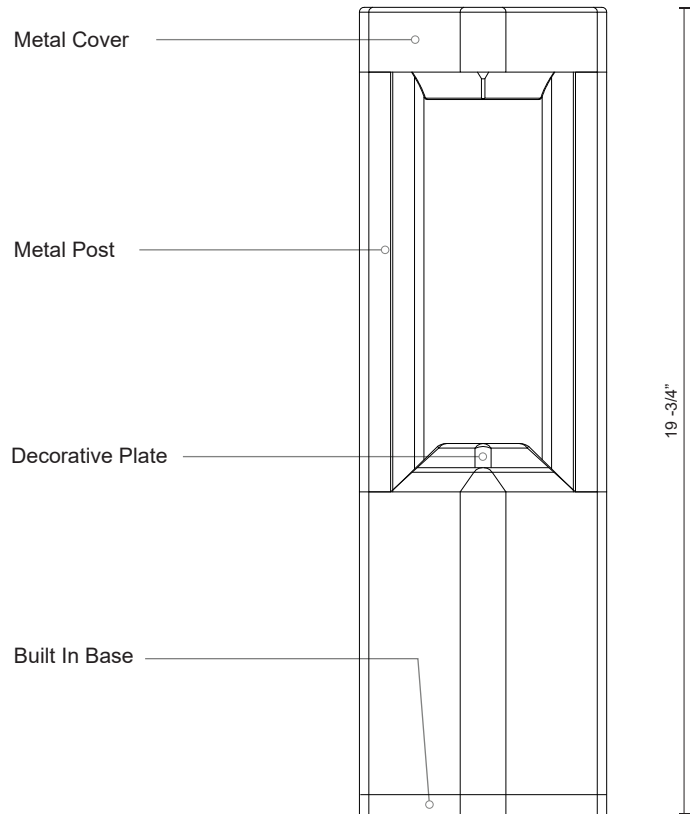

EB0520-BK

SPECIFICATION SHEET

PROJECT	
DATE	TYPE

Sophisticated LED technology meets outdoor bollard

- Die-cast aluminum housing and wet location listed
- Dimmable with ELV dimmer (Not included)
- Powder coat finishes
- 120V

Color Temp	3000K
CRI (Ra)	>80
Dimming	100% - 10%
Rated Life	50,000 hours

Voltage	Watt	LED Lumens	Delivered Lumens	Finish(es)
120V	8W	600	TBA	BK - Black

Mounting Details